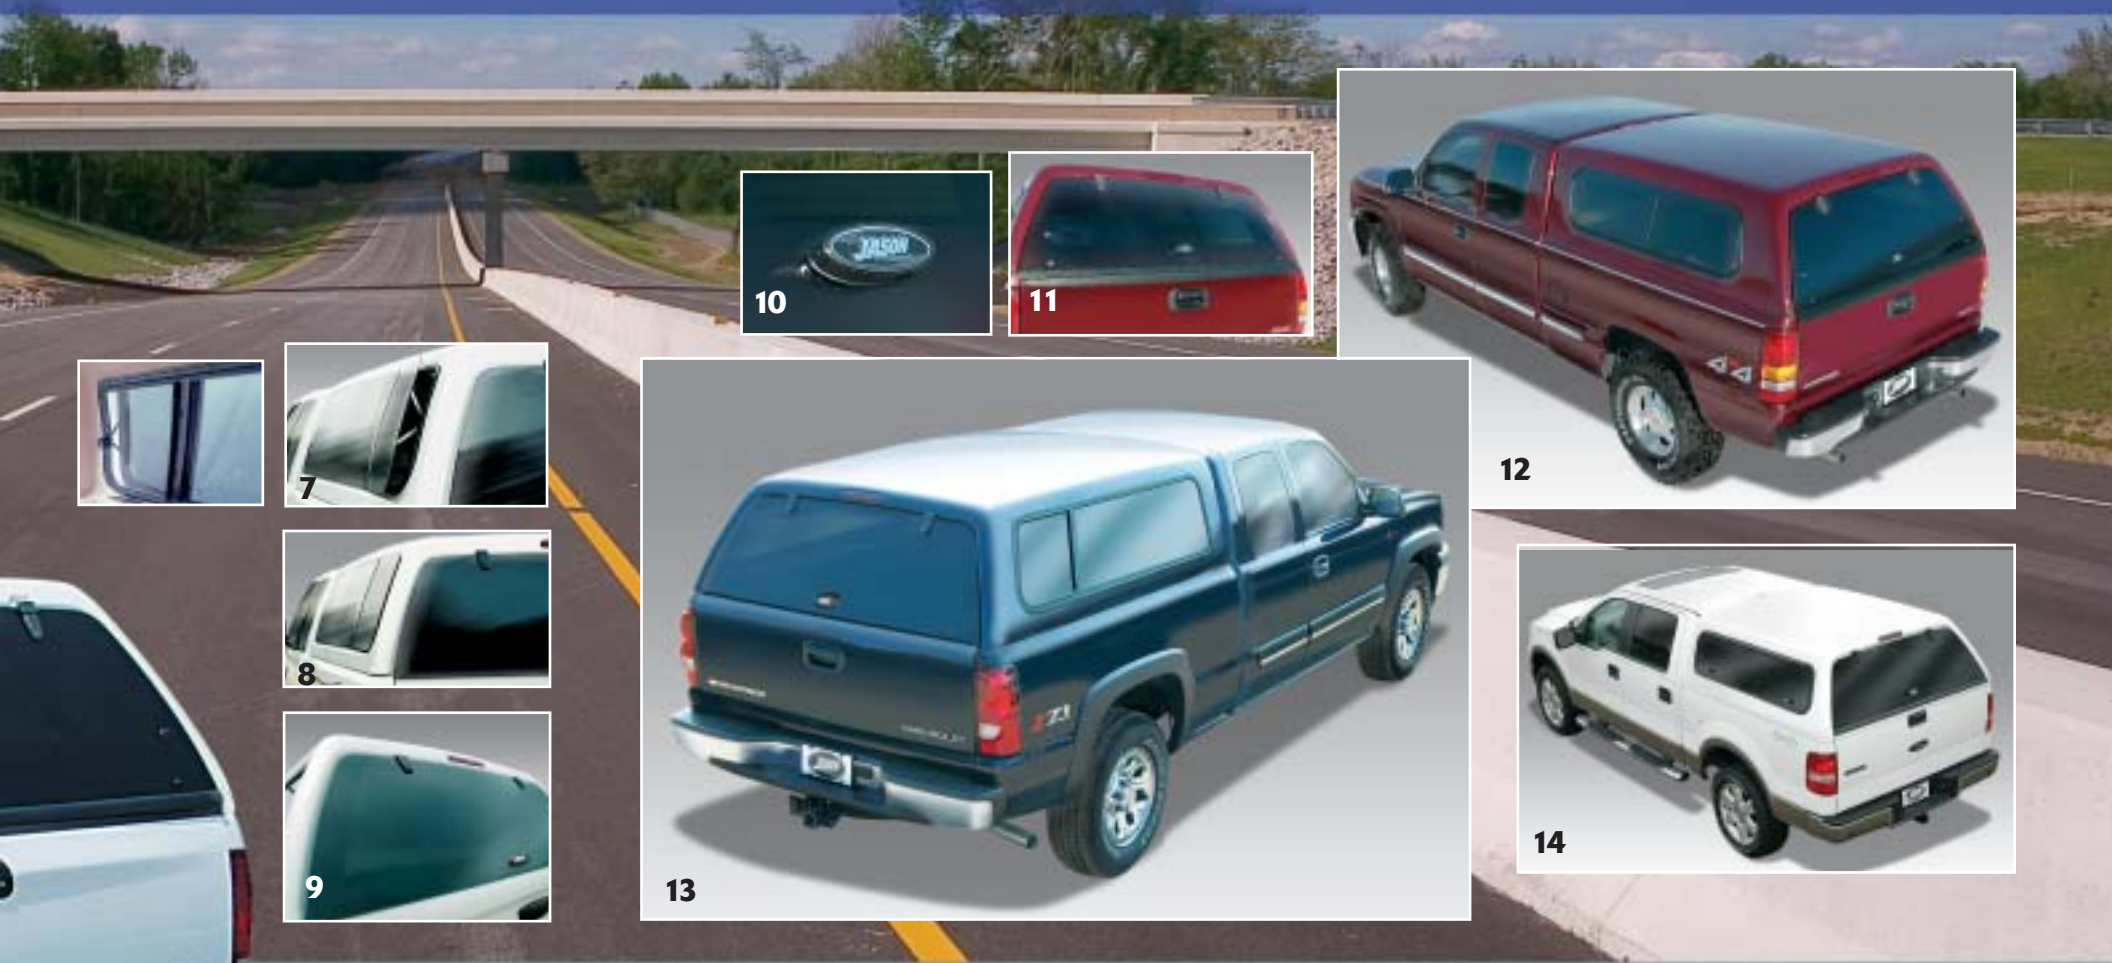

***Jason Caps -  
Mega Style. Maximum Function. No Boundaries.***

**JASON**

*Cyber* no boundaries

**EXtreme** bold, confident, inspired

Extreme Cab Hi

*These are Jason's premium truck caps with spirited design that shows the passion you have for life. Like all Jason products, they're superior in quality, exciting, carefully engineered and dependable. It just doesn't get any better than this.*

1. Cyber wrap-over-the-rails-design with all glass side and rear windows
2. Cyber built-in header mount rear third brake light
3. Cyber with standard slam latch rear door featuring Jason's oval twist handle lock
4. Cyber, designed to blend with the style of your truck
5. Extreme Cab Hi, innovative and exciting
6. Extreme Cab Hi, bold and confident
7. Handy crank-out rear vent window with screens – standard Extreme and Cyber
8. Recessed, curved all glass side windows – standard Extreme and Cyber
9. Custom fit all glass door is frameless and tinted.
10. Jason oval twist lock handle standard on all Cyber, Extreme and Zone models
11. Standard on all Zones is an all glass slam latch rear door with Jason's exclusive oval twist lock handle
12. Zone Cab Hi – standard 14" tall long radius window, 50/50 slider with screens
13. Zone Cab Hi, optional sport package windows, 16" tall, 1/3 slider with screens
14. On pickups equipped with OEM bed rail covers, the Zone has wrap over side style – standard

# Pace

efficient good looks

*At Jason, you can have it all! These very affordable caps deliver our superior quality along with great style and function.*

- A. Pace Cab Hi – Contemporary style for today's trucks
- B. Pace Cab Hi – with slider side window
- C. Pace Cab Hi – Slickside for extra privacy and security
- D. Pace Cab Hi – Great fit, great value
- E. Pace with standard double 'T' handle rear door
- F. Pace Cab Hi – Ford Super Duty cap with 16" tall radius side windows
- G. Pace Cab Hi – Dodge