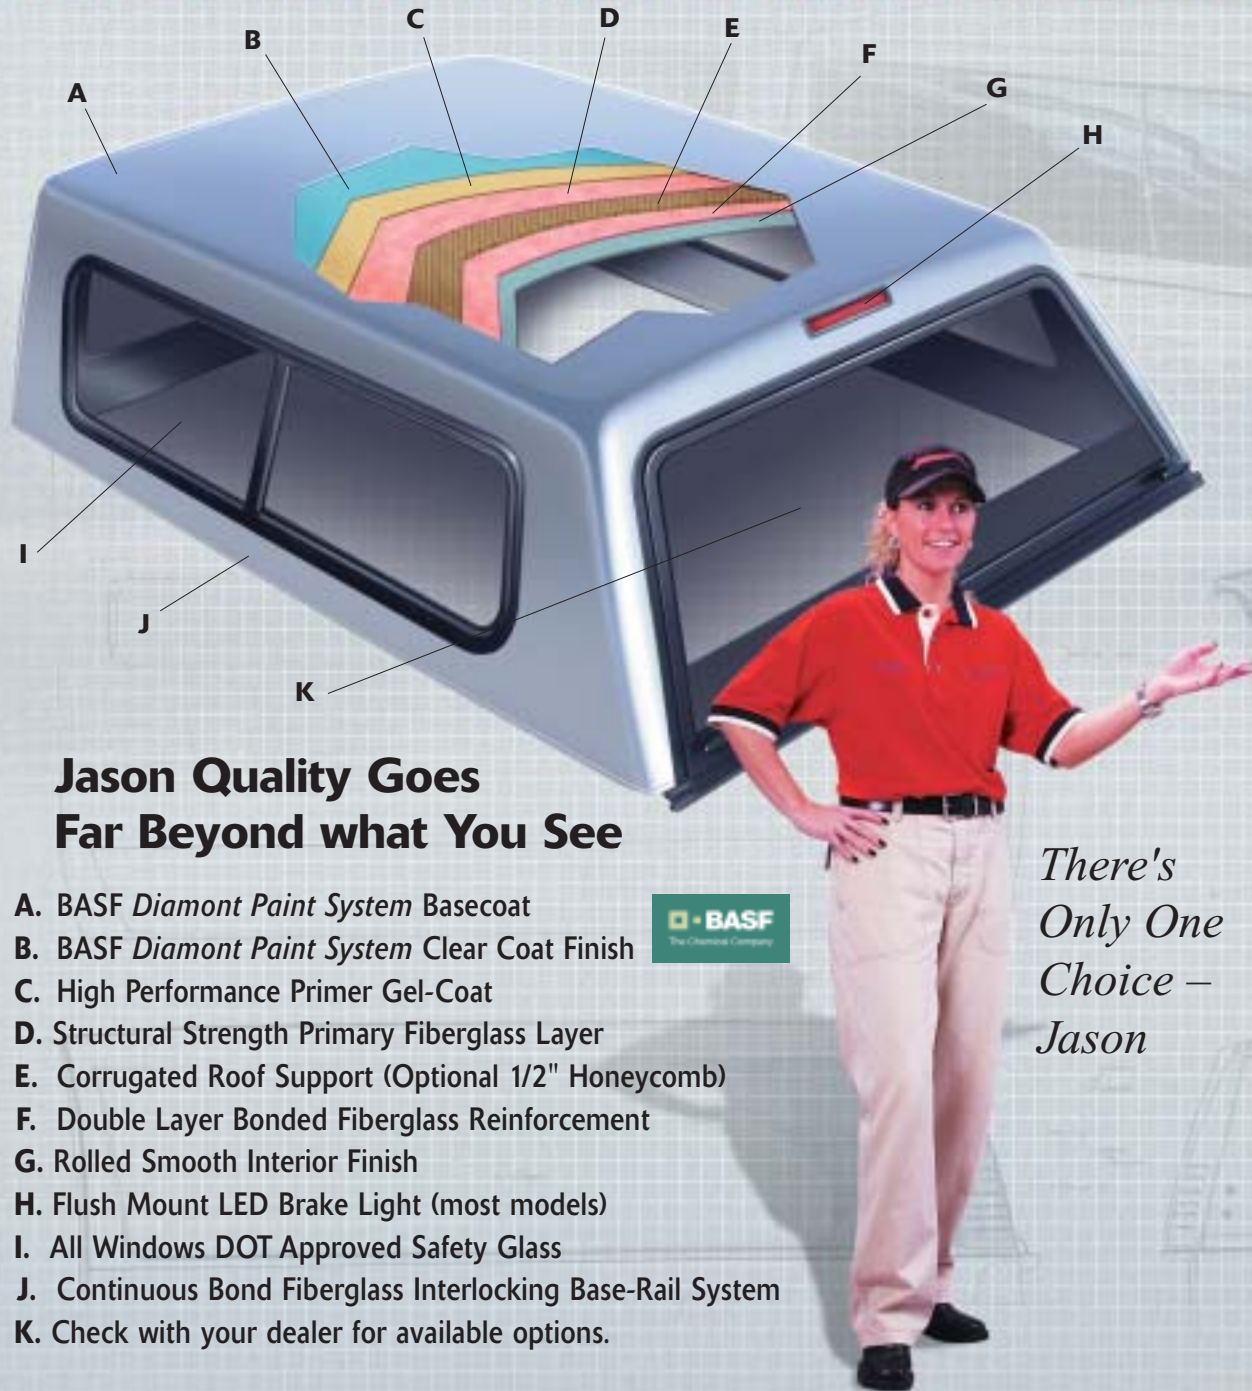

30 Years of Spirit and Passion show in Jason's...

Jason Quality Goes Far Beyond what You See

- A. BASF Diamont Paint System Basecoat
- B. BASF Diamont Paint System Clear Coat Finish
- C. High Performance Primer Gel-Coat
- D. Structural Strength Primary Fiberglass Layer
- E. Corrugated Roof Support (Optional 1/2" Honeycomb)
- F. Double Layer Bonded Fiberglass Reinforcement
- G. Rolled Smooth Interior Finish
- H. Flush Mount LED Brake Light (most models)
- I. All Windows DOT Approved Safety Glass
- J. Continuous Bond Fiberglass Interlocking Base-Rail System
- K. Check with your dealer for available options.

*There's
Only One
Choice –
Jason*

- **Work.** Jason caps are recognized and respected for innovation and quality. Thousands of satisfied customers prove it.
- **People.** When we choose the people who build and sell our products, we're selective. That's how we continually assure quality products and excellent follow-up service from a broad base of authorized Jason retailers.
- **Attitudes.** We use our own products every day. When we're satisfied that what we have works best, we know our customers will be satisfied, too.
- **Commitment.** We're dedicated to consistent improvement, dependable quality, and continuing innovation. This powerful combination of goals is the key to Jason's customer satisfaction.

Model	Door Clearance* Height Range		Door Clearance* Width Range	
	Compact	Full	Compact	Full
Pace	17" – 19"	19" – 21"	44" – 57"	52" – 65"
Trek	21" – 23"	24" – 25"	53" – 58"	62" – 64"
Force	25"	24" – 28"	54" – 58"	62" – 66"
Infinity	–	21" – 24"	–	53" – 63"
Zone	16" – 25"	19" – 22"	53" – 55"	49" – 63"
Extreme	16" – 25"	19" – 22"	55" – 55"	49" – 63"
Cyber	–	19" – 22"	–	52" – 60"

* = Approximate Opening Specs