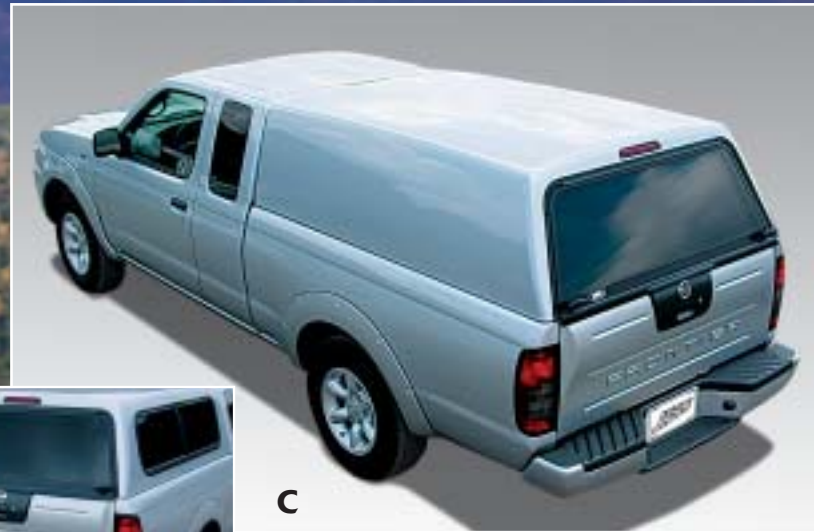

***Jason Caps -  
Mega Style. Maximum Function. No Boundaries.***

**JASON**

*Cyber* no boundaries

**EXtreme** bold, confident, inspired

Extreme Cab Hi

*These are Jason's premium truck caps with spirited design that shows the passion you have for life. Like all Jason products, they're superior in quality, exciting, carefully engineered and dependable. It just doesn't get any better than this.*

# FORCE high-roof cap

*Infinity's wrap-over-the-rails design is sleek and sporty.*

*Infinity's oversized side windows.*

*Force with 16" tall curved radius 1/3 slider window*

*Force features high-roof style cap that provides incredible tailgate entry space and headroom for larger loads.*

# Pace

efficient good looks

*At Jason, you can have it all! These very affordable caps deliver our superior quality along with great style and function.*

- A. Pace Cab Hi – Contemporary style for today's trucks
- B. Pace Cab Hi – with slider side window
- C. Pace Cab Hi – Slickside for extra privacy and security
- D. Pace Cab Hi – Great fit, great value
- E. Pace with standard double 'T' handle rear door
- F. Pace Cab Hi – Ford Super Duty cap with 16" tall radius side windows
- G. Pace Cab Hi – Dodge